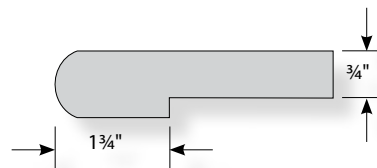

Fitts

FITTS STOCK STAIRPARTS

ADJUSTABLE IRON BALUSTERS

Ole Iron Slides™ adjustable iron balusters

STOCK TREADS AND RISERS

OAK TREADS

- 3/4" x 11-1/2" x 36"
- 3/4" x 11-1/2" x 42"
- 3/4" x 11-1/2" x 48"
- 1-1/16" x 11-1/2" x 36"
- 1-1/16" x 11-1/2" x 42"
- 1-1/16" x 11-1/2" x 48"

YELLOW PINE TREADS

- 3/4" x 11-1/2" x 36"
- 3/4" x 11-1/2" x 42"
- 3/4" x 11-1/2" x 48"

OAK RISERS

- 3/4" x 8" x 42"
- 3/4" x 8" x 48"

POPLAR RISERS

- 3/4" x 8" x 42"
- 3/4" x 8" x 48"

OAK LANDING TREAD
3/4" x 4-1/4"

OAK RETURN NOSING
1-1/32" x 1-1/4" x 13"
3/4" x 1-3/16" x 13"

OAK ROSETTES
Round 4-1/2" x 4-1/2"
Oval 4" x 5-1/2"