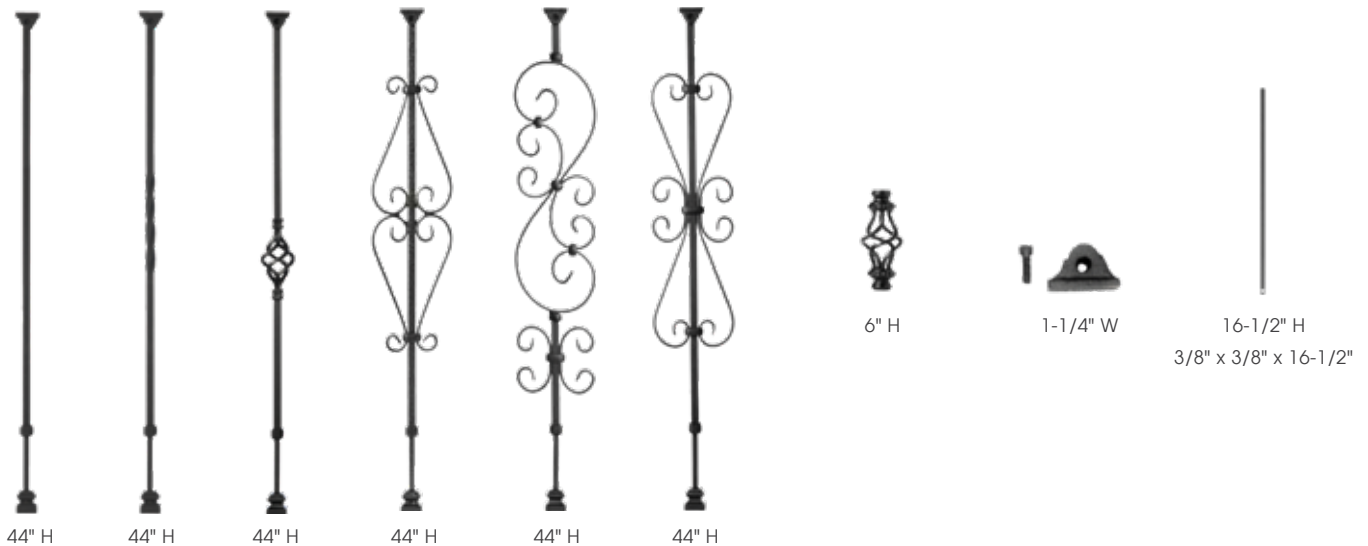

Fitts

FITTS STOCK STAIRPARTS

ADJUSTABLE IRON BALUSTERS

Ole Iron Slides™ adjustable iron balusters

STOCK TREADS AND RISERS

OAK TREADS

- 3/4" x 11-1/2" x 36"
- 3/4" x 11-1/2" x 42"
- 3/4" x 11-1/2" x 48"
- 1-1/16" x 11-1/2" x 36"
- 1-1/16" x 11-1/2" x 42"
- 1-1/16" x 11-1/2" x 48"

YELLOW PINE TREADS

- 3/4" x 11-1/2" x 36"
- 3/4" x 11-1/2" x 42"
- 3/4" x 11-1/2" x 48"

OAK RISERS

- 3/4" x 8" x 42"
- 3/4" x 8" x 48"

POPLAR RISERS

- 3/4" x 8" x 42"
- 3/4" x 8" x 48"

OAK LANDING TREAD
3/4" x 4-1/4"

OAK RETURN NOSING
1-1/32" x 1-1/4" x 13"
3/4" x 1-3/16" x 13"

OAK ROSETTES
Round 4-1/2" x 4-1/2"
Oval 4" x 5-1/2"