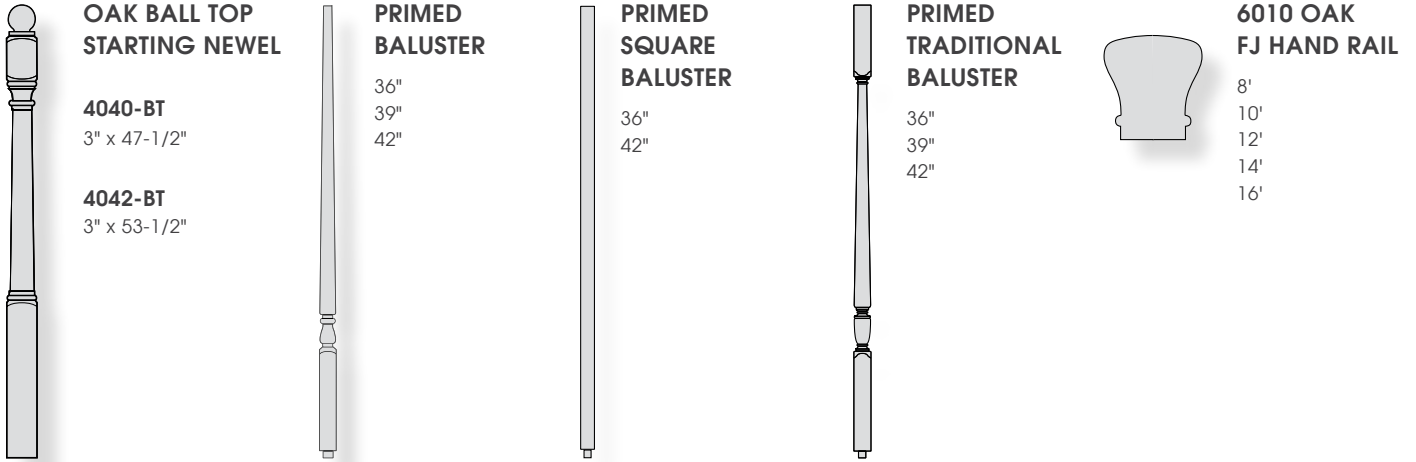

Fitts

FITTS STOCK STAIRPARTS

ADJUSTABLE IRON BALUSTERS

Ole Iron Slides™ adjustable iron balusters

STOCK TREADS AND RISERS

OAK TREADS

- 3/4" x 11-1/2" x 36"
- 3/4" x 11-1/2" x 42"
- 3/4" x 11-1/2" x 48"
- 1-1/16" x 11-1/2" x 36"
- 1-1/16" x 11-1/2" x 42"
- 1-1/16" x 11-1/2" x 48"

YELLOW PINE TREADS

- 3/4" x 11-1/2" x 36"
- 3/4" x 11-1/2" x 42"
- 3/4" x 11-1/2" x 48"

OAK RISERS

- 3/4" x 8" x 42"
- 3/4" x 8" x 48"

POPLAR RISERS

- 3/4" x 8" x 42"
- 3/4" x 8" x 48"

OAK LANDING TREAD
3/4" x 4-1/4"

OAK RETURN NOSING
1-1/32" x 1-1/4" x 13"
3/4" x 1-3/16" x 13"

OAK ROSETTES
Round 4-1/2" x 4-1/2"
Oval 4" x 5-1/2"