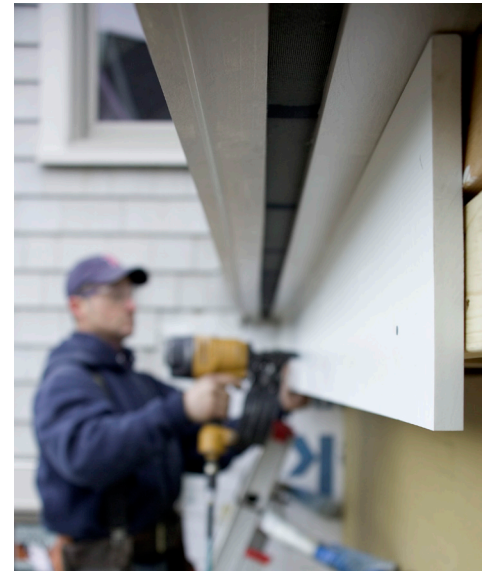

KLEER PVC TRIM BOARDS

Kleer® provides the look and feel of wood, but is highly resistant to moisture, rot, mildew, cupping, splitting, delamination, or warping; as well as insects, including termites and carpenter ants.

PVC BOARD 16'

- **Bead Board**
  1/2" x 6" x 16'
- **Band Moulding**
  11/16" x 1-3/4" x 16'
- **Band Moulding**
  11/16" x 1-5/8" x 16'
- **Smooth Lineal board**
  4" x 8-1/2"

PVC TRIM BOARDS 18' - 20'

- **1X4X18** 3/4" x 3-1/2"
- **1X6X18** 3/4" x 5-1/2"
- **1X8X18** 3/4" x 7-1/4"
- **1X10X18** 3/4" x 9-1/4"
- **1X12X18** 3/4" x 11-1/4"
- **5/4X6X18** 1-1/16" x 5-1/2"
- **5/4X6X20** 1-1/16" x 3-1/2"

WINDSOR ONE PRIMED TRIM BOARDS

1X3 3/4" x 2-1/2"	1X8 3/4" x 7-1/4"
1X4 3/4" x 3-1/2"	1X10 3/4" x 9-1/4"
1X5 3/4" x 4-1/2"	1X12 3/4" x 11-1/4"
1X6 3/4" x 5-1/2"	

WESTON WOOD TRIM BOARDS

1X4 3/4" x 3-1/2"	1X8 3/4" x 7-1/4"
1X5 3/4" x 4-1/2"	1X10 3/4" x 9-1/4"
1X6 3/4" x 5-1/2"	1X12 3/4" x 11-1/4"

HB&G COLUMNS AND POST WRAPS

**ROUND COLUMN WITH
CAP & BASE SET
SIZE**

- 8" x 8'
- 8" x 10'
- 10" x 8'
- 10" x 10'

HB&G POST WRAPS

**POST WRAP
SIZE**

- 4" x 4" x 8'6"
- 4" x 4" x 10'
- 6" x 6" x 8'6"
- 6" x 6" x 10'