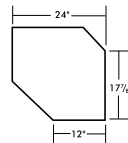

DIAGONAL CORNER WALL CABINET 1 DOOR